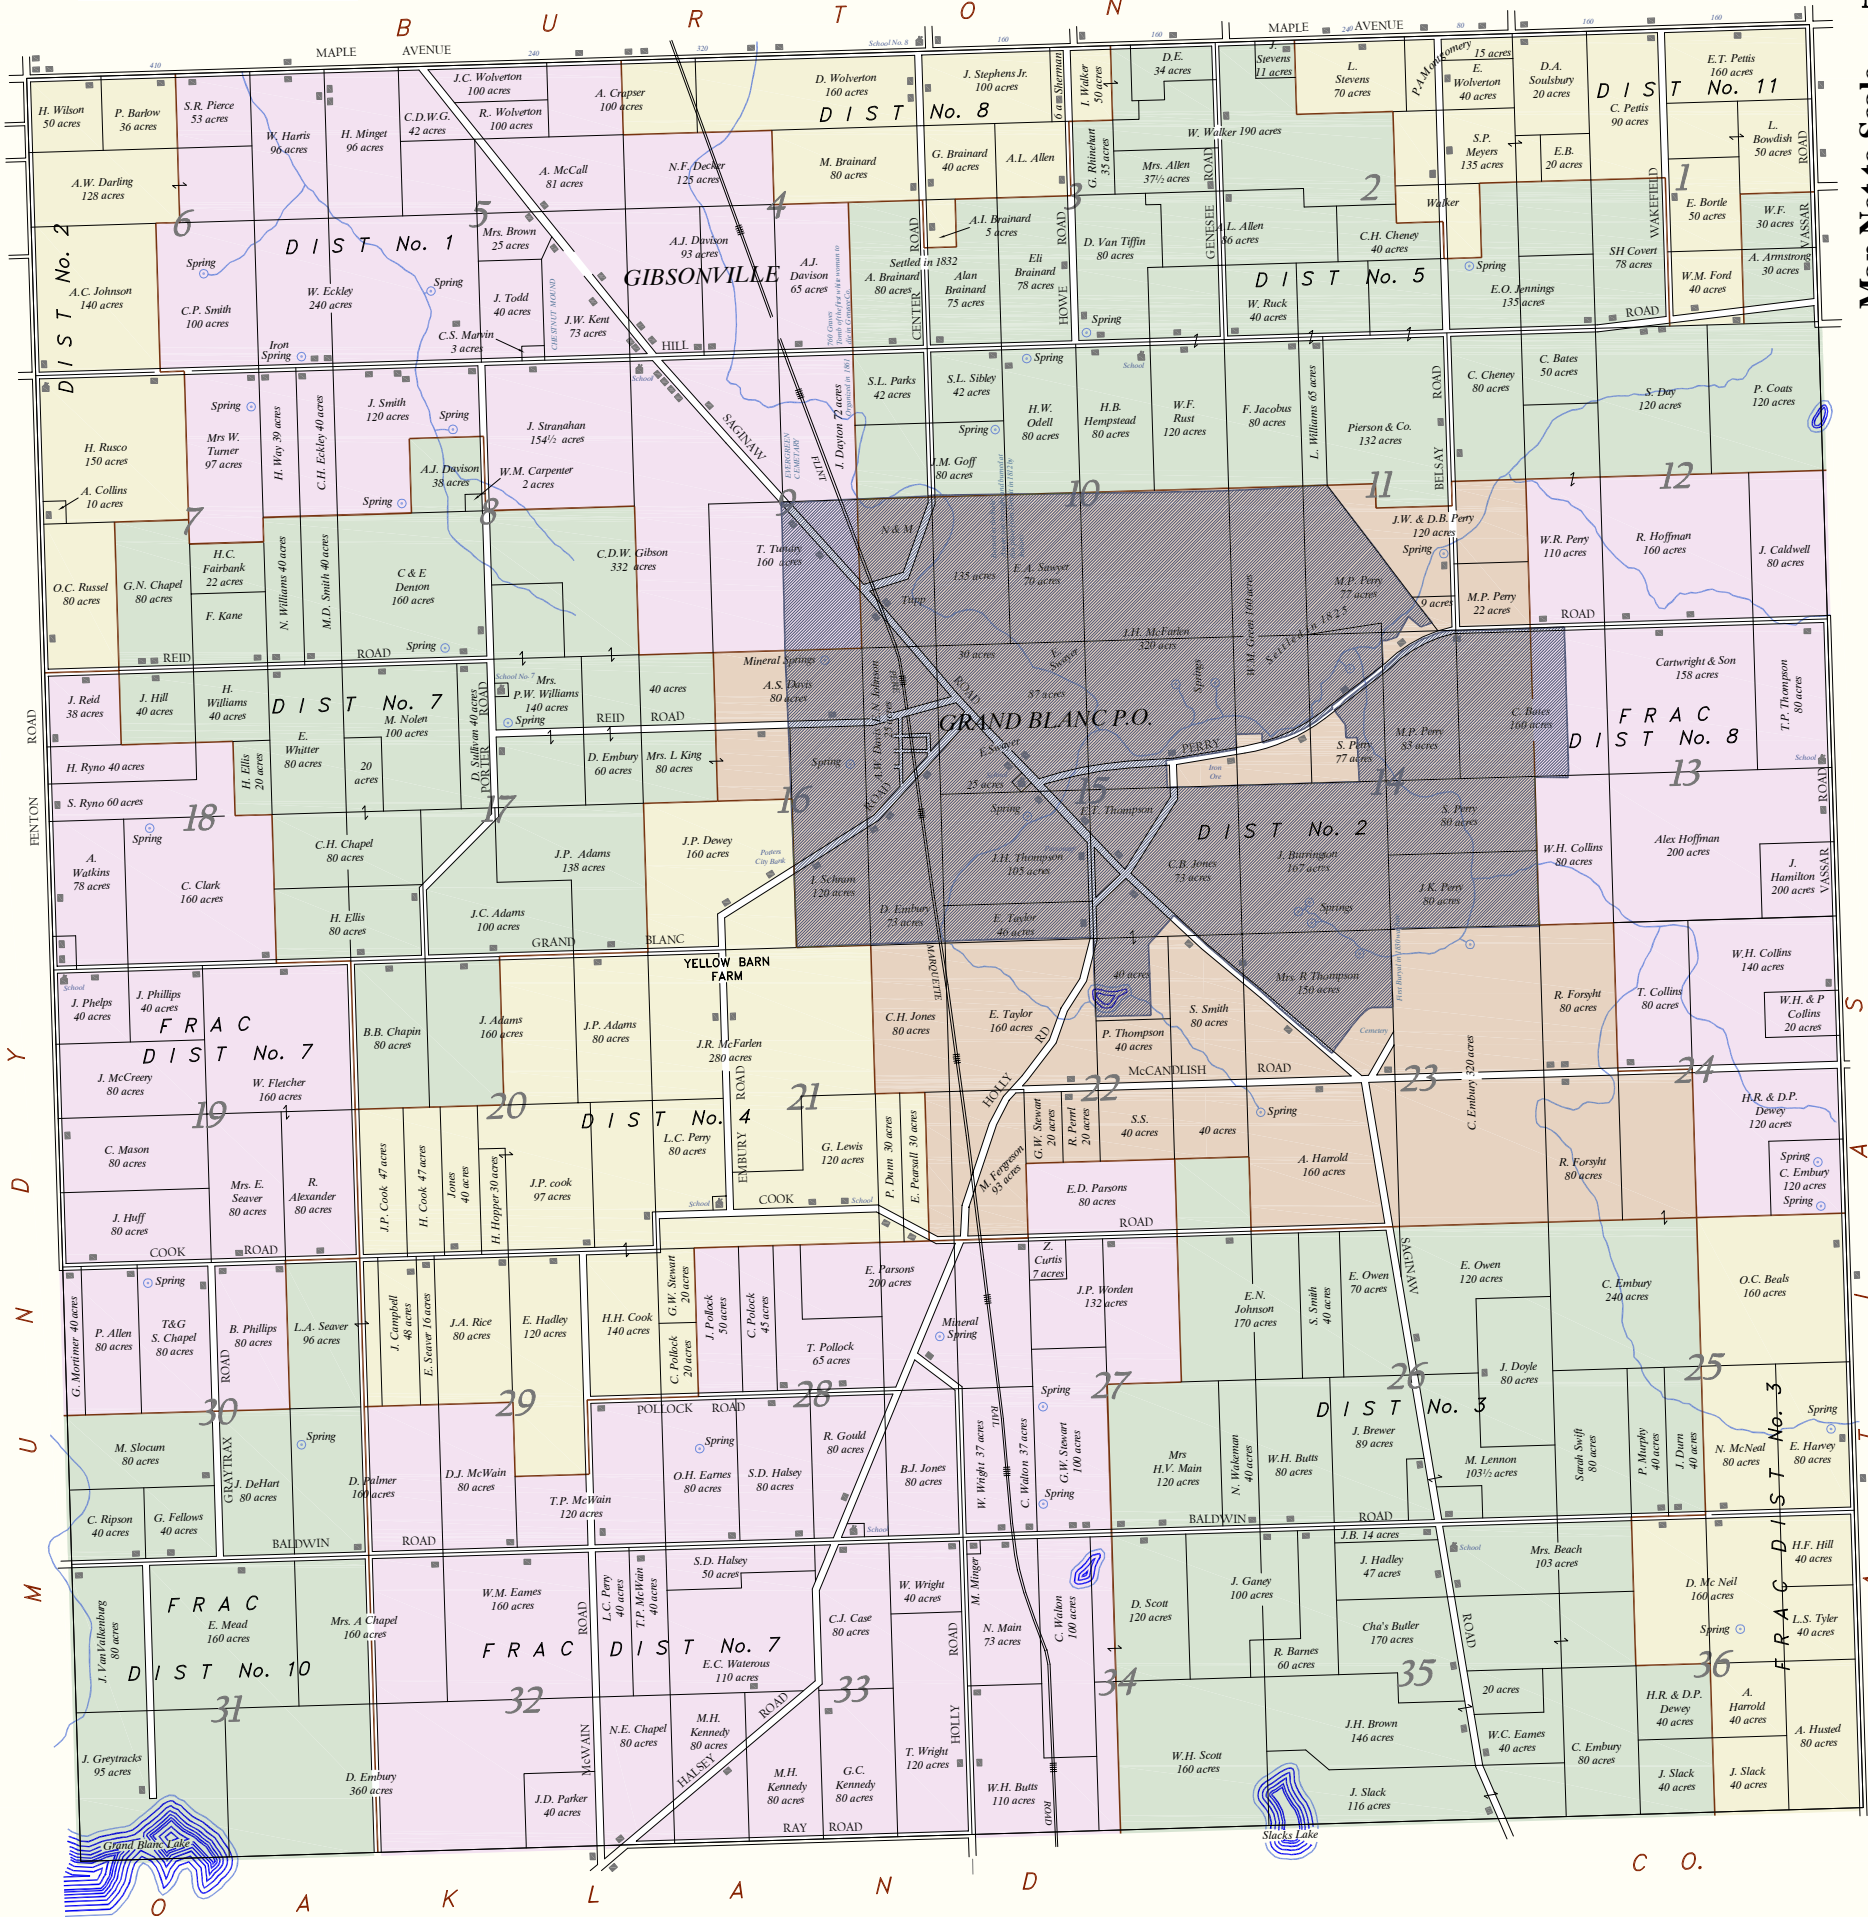

# Settlement Map of Grand Blanc Township (1873±)

Map Not to Scale

## MAP LEGEND

- ESTABLISHED SCHOOL DISTRICTS FROM 1873±
- HOMES/BUILDINGS LOCATED IN 1873± ASSESSMENT
- ROAD NAME PRESENT DAY ROAD NAMES (FOR ORIENTATION PURPOSES)
- APPROXIMATE PRESENT DAY CITY LIMITS (NOT PART OF THIS STUDY)

This map was prepared for the Grand Blanc Township Historic Resource Survey and Preservation Plan

DATE:  
Map Recreation: July, 2008